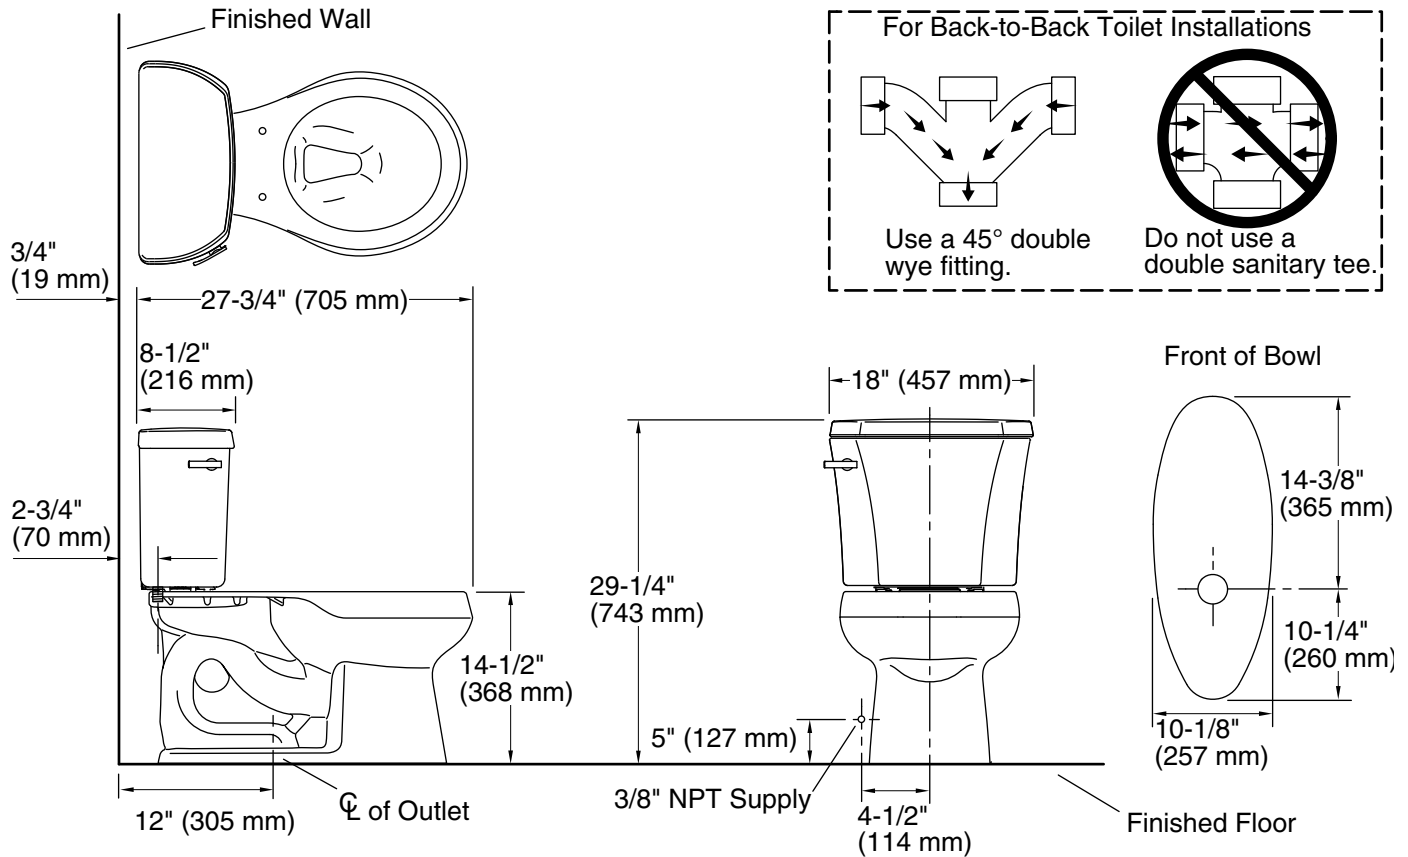

### Installation

- Standard 12" (305 mm) rough-in.
- Three-bolt quick-connect installation.
- Seat and supply line sold separately.

## Technical Information

All product dimensions are nominal.

Toilet type:	Two-piece, Floor-mount
Waste Outlet:	Floor
Bowl shape:	Round-front
Flush type:	Class Five®
Trap passageway:	2-1/8" (54 mm)
Water Consumption	
Full:	1.28 gpf (4.8 lpf)
Water surface size:	10-1/2" x 7-3/4" (267 mm x 197 mm)
Rim to water surface:	5-1/4" (133 mm)
Rough-in:	12" (305 mm)
Seat-mounting holes:	5-1/2" (140 mm)